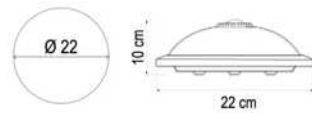

AC-34003 6500 K
AC-34004 3200 K
1620 lm