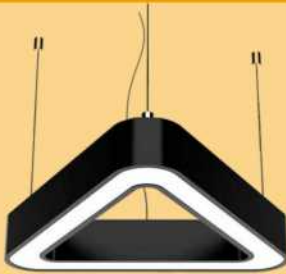

LINEAR LIGHTING (RADIUS)