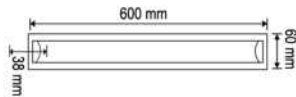

- AC-50003  6500 K
- AC-50005  3200 K
-  1620 lm

LED BAND LIGHT

18 W LED LED BAND LIGHT

PRODUCT LIGHT COLOR LUMINOUS BOX  
CODE CATEGORY FLUX QTY

- AC-50013  6500 K
- AC-50015  3200 K
-  1620 lm

LED BAND LIGHT