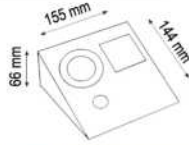

3 W CHROME CASE SINGLE SOCKET BENCH LIGHTING

PRODUCT LIGHT COLOR LUMINOUS BOX
CODE CATEGORY FLUX QTY

- AC-47248 6500 K
- AC-47249 3200 K
- 270 lm