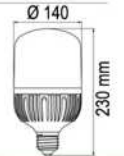

50 W LED TORCH BULB

PRODUCT CODE	LIGHT COLOR CATEGORY	LUMINOUS FLUX	BOX QTY
AC-66001	6500 K		50
AC-66002	3200 K	4500 lm	50

AC-66001 6500 K
AC-66002 3200 K
4500 lm

SMD LED

50 PCS