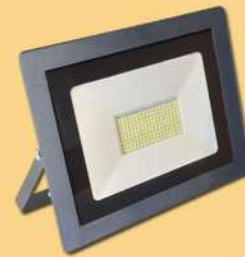

LED PROJECTOR

200 W LED PROJECTOR

PRODUCT CODE	LIGHT CATEGORY	COLOR	LUMINOUS FLUX	BOX QTY
AC-81050	6500 K			
AC-81051	3200 K			
	18000 lm			

AC-81050 6500 K
AC-81051 3200 K
18000 lm

SMD LED
10 PCS

28 cm
23 cm