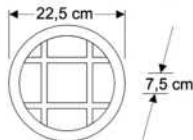

30 W SINOPE OUTDOOR LIGHT

PRODUCT LIGHT COLOR LUMINOUS BOX
CODE CATEGORY FLUX QTY

AC-36017 6500 K

AC-36018 3200 K

2700 lm

SMD LED

40 PCS