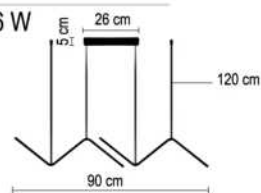

MODERN LED CHANDELIER

PRODUCT CODE	LIGHT COLOR CATEGORY	CASE MATERIAL	LUMINOUS FLUX	WATTAGE

AC-18092	6500 K	ALUMINUM	SMD LED	26 W
AC-18091	4000 K			
AC-18093	6500K-4000K