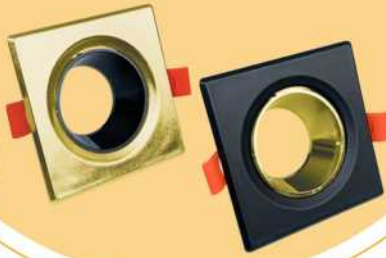

**GU 10  
DECORATIVE  
CASE**

Case Color:  (BLACK)

**GU 10 DECORATIVE PLASTIC CASE**

PRODUCT CODE	INNER BOX	OUTER BOX
AC-14032	 2 PCS	 200 PCS

**GU 10 DECORATIVE CASE**

Different color configurations are available