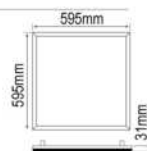

80 W 60X60 BACKLIGHT LED PANEL

PRODUCT CODE	LIGHT COLOR CATEGORY	LUMINOUS FLUX	BOX QTY
AC-27400	6500 K		10
AC-27401	3200 K		10
		7200 lm	

- AC-27400 6500 K
- AC-27401 3200 K
- 7200 lm

SMD LED

10 PCS