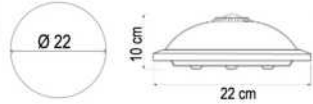

LED
SENSOR
LIGHT

**2XE-27 MOTION DETECTOR
CEILING LUMINAIRE (PLASTIC)**

PRODUCT
CODE

BOX
QTY

AC-34001

LED
SENSOR
LIGHT

**2XE-27 CEILING ARMATURE
WITH EMERGENCY LIGHTING & MOTION
SENSOR (PLASTIC)**

PRODUCT
CODE

BOX
QTY

AC-34002

LED
SENSOR
LIGHT

**18 W CEILING ARMATURE WITH
MOTION SENSOR WITH LED
(PLASTIC)**

PRODUCT
CODE

BOX
QTY

AC-34003 6500 K
AC-34004 3200 K
1620 lm

LED
SENSOR
LIGHT

**18 W CEILING ARMATURE
WITH EMERGENCY LIGHTING & MOTION
SENSOR (PLASTIC)**

PRODUCT
CODE

BOX
QTY

AC-34005 6500 K
AC-34006 3200 K
1620 lm

LED
SENSOR
LIGHT