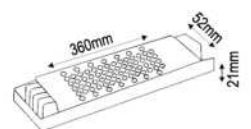

ULTRA SLIM LED TRANSFORMER / 33A

PRODUCT CODE

BOX QTY

AC-96008