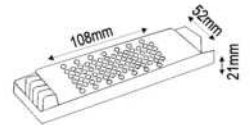

ULTRA SLIM LED TRANSFORMER / 8,5A

PRODUCT CODE

BOX QTY

AC-96002