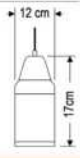

**TABLE  
LAMP**

**Tree  
Sconces**

**TREE SCONCES E27**

PRODUCT CODE	CASE COLOR	BOX QTY
AC-13001	White	 200 PCS
AC-13002	Yellow	
AC-13003	Orange	
AC-13004	Red	
AC-13005	Green	
AC-13006	Blue	

Emergency  
Lights