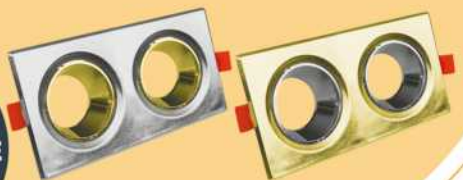

GU 10 DECORATIVE CASE

Different color configurations are available

GU 10 DECORATIVE PLASTIC CASE Case Color: (GOLD-CHROME)

PRODUCT CODE	INNER BOX	OUTER BOX	
AC-14126	 1 PCS	 100 PCS	 H:3.5cm W:17cm
AC-14127