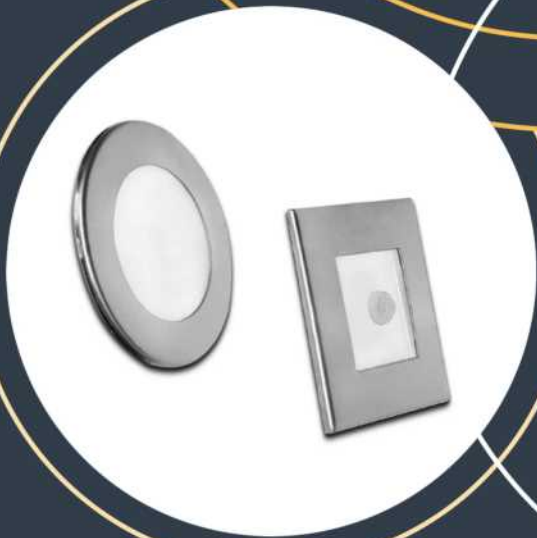

PRODUCT LIGHT COLOR LUMINOUS BOX  
CODE CATEGORY FLUX QTY

AC-36011 6500 K  
AC-36012 3200 K

SMD LED  
 40 PCS

2700 lm

25 cm  
11 cm  
8 cm

**Ladder Spot  
Lights**

LADDER SPOT LIGHT

PLASTERBOARD CASE COMPATIBLE