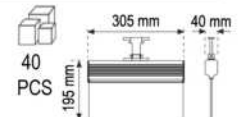

EMERGENCY EXIT LED LIGHT

PRODUCT CODE %100 STRENGTH BOX QTY

AC-19018 PLASTIC CASE -20°C/+50°C 7 W