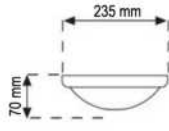

LED  
SENSOR  
LIGHT

**LED Globe  
Lights**

LED GLOBE LIGHTS

18 W CARME OVAL LED GLOBE LIGHTS

PRODUCT CODE	LIGHT COLOR CATEGORY	LUMINOUS FLUX	BOX QTY
AC-32101	6500 K		
AC-32102	3200 K		

AC-32101 6500 K  
AC-32102 3200 K  
1620 lm