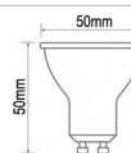

6 W GU 10 LED BULB

PRODUCT CODE	LIGHT CATEGORY	COLOR	LUMINOUS FLUX	BOX QTY
AC-67000				
AC-67001				
AC-67002				
AC-67003				
AC-67004				
AC-67005				

AC-67000
AC-67001
AC-67002
AC-67003
AC-67004
AC-67005

SMD LED
GU10

100 PCS