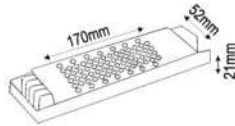

**ULTRA SLIM TRANSFORMER**

**ULTRA SLIM LED TRANSFORMER / 12,5A**

PRODUCT CODE

BOX QTY

AC-96004

**ULTRA SLIM TRANSFORMER**

**ULTRA SLIM LED TRANSFORMER / 16,5A**

PRODUCT CODE