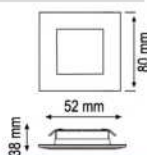

3W SQUARE LADDER SPOT LIGHT

PRODUCT LIGHT COLOR LUMINOUS BOX
CODE CATEGORY FLUX QTY

1. AC-47120 ●
   - AC-47121 ●
   - AC-47122 ●
2. SMD LED 270 lm   50 PCS