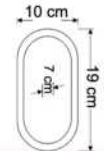

30 W DEIMOS OUTDOOR LIGHT

PRODUCT LIGHT COLOR LUMINOUS BOX
CODE CATEGORY FLUX QTY

AC-36015 6500 K

AC-36016 3200 K

2700 lm

SMD LED

40 PCS