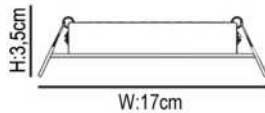

GU 10 DECORATIVE PLASTIC CASE

PRODUCT CODE	INNER BOX	OUTER BOX
AC-14102	 1 PCS	 100 PCS