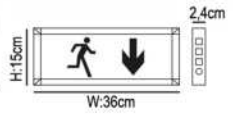

EMERGENCY EXIT LED LIGHT

PRODUCT CODE %100 STRENGTH BOX QTY

AC-19011 PLASTIC CASE -20°C/+50°C 3W

20 PCS