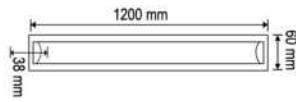

LED BAND LIGHT

36 W LED BAND LIGHT

PRODUCT LIGHT COLOR LUMINOUS BOX
CODE CATEGORY FLUX QTY

- AC-51111 6500 K
- AC-51112 3200 K
- 3240 lm