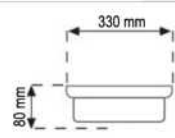

LED GLOBE LIGHTS

18 W CARME OVAL LED GLOBE LIGHTS

PRODUCT CODE	LIGHT COLOR CATEGORY	LUMINOUS FLUX	BOX QTY
AC-32101	6500 K		
AC-32102	3200 K		

AC-32101 6500 K
AC-32102 3200 K
1620 lm

LED GLOBE LIGHTS

18 W CARME FLAT LED GLOBE LIGHTS

PRODUCT CODE	LIGHT COLOR CATEGORY	LUMINOUS FLUX	BOX QTY
AC-32103	6500 K		
AC-32104	3200 K		

AC-32103 6500 K
AC-32104 3200 K
1620 lm

LED GLOBE LIGHTS

18 W LEDA OVAL LED GLOBE LIGHTS

PRODUCT CODE	LIGHT COLOR CATEGORY	LUMINOUS FLUX	BOX QTY
AC-32301	6500 K		
AC-32302	3200 K		

AC-32301 6500 K
AC-32302 3200 K
1620 lm

LED GLOBE LIGHTS

18 W LEDA FLAT LED GLOBE LIGHTS

PRODUCT CODE	LIGHT COLOR CATEGORY	LUMINOUS FLUX	BOX QTY
AC-32303	6500 K		
AC-32304	3200 K		

AC-32303 6500 K
AC-32304 3200 K
1620 lm

LED GLOBE LIGHTS

18 W ELARA OVAL LED GLOBE LIGHTS

PRODUCT CODE	LIGHT COLOR CATEGORY	LUMINOUS FLUX	BOX QTY
AC-32501	6500 K		
AC-32502	3200 K		

AC-32501 6500 K
AC-32502 3200 K
1620 lm

LED GLOBE LIGHTS

18 W ELARA FLAT LED GLOBE LIGHTS

PRODUCT CODE	LIGHT COLOR CATEGORY	LUMINOUS FLUX	BOX QTY
AC-32503	6500 K		
AC-32504	3200 K		

AC-32503 6500 K
AC-32504 3200 K
1620 lm