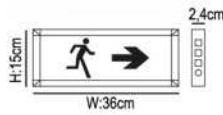

EMERGENCY EXIT LED LIGHT

PRODUCT CODE %100 STRENGTH BOX QTY

AC-19010 PLASTIC CASE -20°C/+50°C 3W

20 PCS