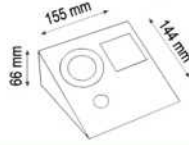

UNDER CABINET LIGHT

3 W WHITE CASE SINGLE SOCKET BENCH LIGHTING

PRODUCT LIGHT COLOR LUMINOUS BOX
CODE CATEGORY FLUX QTY

- AC-47240 6500 K
- AC-47241 3200 K
- 270 lm

UNDER CABINET LIGHT

3 W WHITE CASE DOUBLE SOCKET BENCH LIGHTING

PRODUCT LIGHT COLOR LUMINOUS BOX
CODE CATEGORY FLUX QTY

- AC-47242 6500 K
- AC-47243 3200 K
- 270 lm

UNDER CABINET LIGHT

3 W BLACK CASE SINGLE SOCKET BENCH LIGHTING

PRODUCT LIGHT COLOR LUMINOUS BOX
CODE CATEGORY FLUX QTY

- AC-47244 6500 K
- AC-47245 3200 K
- 270 lm

UNDER CABINET LIGHT

3 W BLACK CASE DOUBLE SOCKET BENCH LIGHTING

PRODUCT LIGHT COLOR LUMINOUS BOX
CODE CATEGORY FLUX QTY

- AC-47246 6500 K
- AC-47247 3200 K
- 270 lm

UNDER CABINET LIGHT

3 W CHROME CASE SINGLE SOCKET BENCH LIGHTING

PRODUCT LIGHT COLOR LUMINOUS BOX
CODE CATEGORY FLUX QTY

- AC-47248 6500 K
- AC-47249 3200 K
- 270 lm

UNDER CABINET LIGHT

3 W CHROME CASE DOUBLE SOCKET BENCH LIGHTING

PRODUCT LIGHT COLOR LUMINOUS BOX
CODE CATEGORY FLUX QTY

- AC-47250 6500 K
- AC-47251 3200 K
- 270 lm