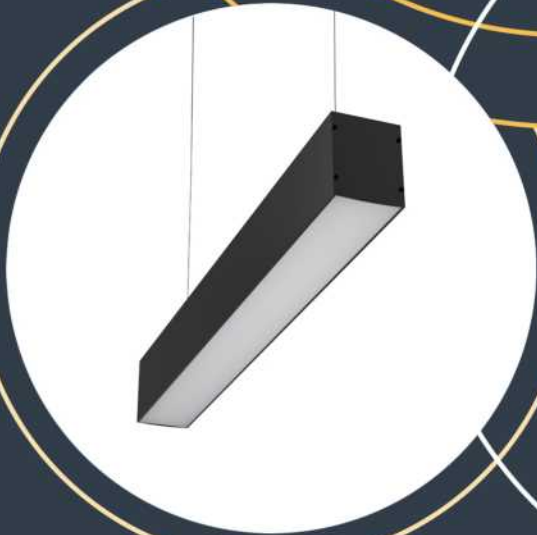

**Linear LED
Lights**