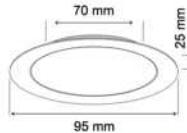

5+5 W SMD LED SPOT

PRODUCT CODE	LIGHT CATEGORY	COLOR	LUMINOUS FLUX	BOX QTY

- AC-41035 6500 K
- AC-44006 3 COLOR
- AC-41030 6500 K
- AC-44005 3 COLOR
- AC-41040 6500 K
- AC-44007 3 COLOR