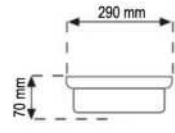

LED GLOBE LIGHTS

18 W CARME OVAL LED GLOBE LIGHTS

PRODUCT CODE	LIGHT COLOR CATEGORY	LUMINOUS FLUX	BOX QTY
AC-32101	6500 K		
AC-32102	3200 K		

AC-32101 6500 K
AC-32102 3200 K
1620 lm

LED GLOBE LIGHTS

18 W CARME FLAT LED GLOBE LIGHTS

PRODUCT CODE	LIGHT COLOR CATEGORY	LUMINOUS FLUX	BOX QTY
AC-32103	6500 K		
AC-32104	3200 K		

AC-32103 6500 K
AC-32104 3200 K
1620 lm

LED GLOBE LIGHTS

18 W LEDA OVAL LED GLOBE LIGHTS

PRODUCT CODE	LIGHT COLOR CATEGORY	LUMINOUS FLUX	BOX QTY
AC-32301	6500 K		
AC-32302	3200 K		

AC-32301 6500 K
AC-32302 3200 K
1620 lm

LED GLOBE LIGHTS

18 W LEDA FLAT LED GLOBE LIGHTS

PRODUCT CODE	LIGHT COLOR CATEGORY	LUMINOUS FLUX	BOX QTY
AC-32303	6500 K		
AC-32304	3200 K		

AC-32303 6500 K
AC-32304 3200 K
1620 lm

LED GLOBE LIGHTS

18 W ELARA OVAL LED GLOBE LIGHTS

PRODUCT CODE	LIGHT COLOR CATEGORY	LUMINOUS FLUX	BOX QTY
AC-32501	6500 K		
AC-32502	3200 K		

AC-32501 6500 K
AC-32502 3200 K
1620 lm

LED GLOBE LIGHTS

18 W ELARA FLAT LED GLOBE LIGHTS

PRODUCT CODE	LIGHT COLOR CATEGORY	LUMINOUS FLUX	BOX QTY
AC-32503	6500 K		
AC-32504	3200 K		

AC-32503 6500 K
AC-32504 3200 K
1620 lm