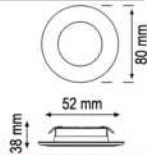

3W ROUND LADDER SPOT LIGHT

PRODUCT LIGHT COLOR LUMINOUS BOX
CODE CATEGORY FLUX QTY

1. AC-47100 ●
   - AC-47101 ●
   - AC-47102 ●
2. SMD LED 270 lm   50 PCS