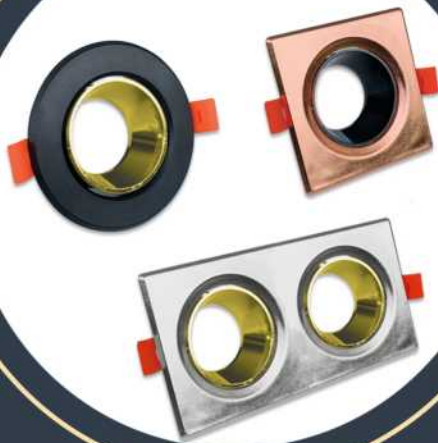

BOX QTY

AC-70016

10 PCS

**PANEL CASE**

**Decorative  
Cases  
Compatible  
with  
GU10 Base  
Lights**

**GU 10  
DECORATIVE  
CASE**

Case Color:  (GOLD)

**GU 10 DECORATIVE PLASTIC CASE**