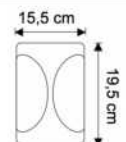

30 W TELESTO OUTDOOR LIGHT

PRODUCT LIGHT COLOR LUMINOUS BOX
CODE CATEGORY FLUX QTY

AC-36023 6500 K

AC-36024 3200 K

2700 lm

SMD LED

40 PCS