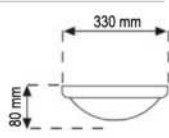

AC-32303 6500 K  
AC-32304 3200 K  
1620 lm

LED GLOBE LIGHTS

18 W ELARA OVAL LED GLOBE LIGHTS

PRODUCT CODE	LIGHT COLOR CATEGORY	LUMINOUS FLUX	BOX QTY
AC-32501	6500 K		
AC-32502	3200 K		

AC-32501 6500 K  
AC-32502 3200 K  
1620 lm