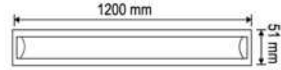

54 W LED U TYPE WATERPROOF LIGHTS

PRODUCT CODE	LIGHT COLOR CATEGORY	LUMINOUS FLUX	BOX QTY

AC-55340	6500 K		40 PCS
AC-55341	3200 K		40 PCS

2. 4860 lm