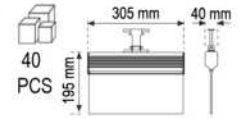

EMERGENCY EXIT LED LIGHT

PRODUCT CODE %100 STRENGTH BOX QTY

AC-19006 PLASTIC CASE -20°C/+50°C 7 W