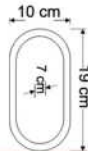

OUTDOOR LIGHT

30 W DEIMOS OUTDOOR LIGHT

PRODUCT LIGHT COLOR LUMINOUS BOX
CODE CATEGORY FLUX QTY

AC-36013 6500 K

AC-36014 3200 K

2700 lm

SMD LED

40 PCS

OUTDOOR LIGHT

30 W DEIMOS OUTDOOR LIGHT

PRODUCT LIGHT COLOR LUMINOUS BOX
CODE CATEGORY FLUX QTY

AC-36015 6500 K

AC-36016 3200 K

2700 lm

SMD LED

40 PCS

OUTDOOR LIGHT

30 W SINOPE OUTDOOR LIGHT

PRODUCT LIGHT COLOR LUMINOUS BOX
CODE CATEGORY FLUX QTY

AC-36017 6500 K

AC-36018 3200 K

2700 lm

SMD LED

40 PCS

OUTDOOR LIGHT

30 W SINOPE OUTDOOR LIGHT

PRODUCT LIGHT COLOR LUMINOUS BOX
CODE CATEGORY FLUX QTY

AC-36019 6500 K

AC-36020 3200 K

2700 lm

SMD LED

40 PCS

OUTDOOR LIGHT

30 W TELESTO OUTDOOR LIGHT

PRODUCT LIGHT COLOR LUMINOUS BOX
CODE CATEGORY FLUX QTY

AC-36021 6500 K

AC-36022 3200 K

2700 lm

SMD LED

40 PCS

OUTDOOR LIGHT

30 W TELESTO OUTDOOR LIGHT

PRODUCT LIGHT COLOR LUMINOUS BOX
CODE CATEGORY FLUX QTY

AC-36023 6500 K

AC-36024 3200 K

2700 lm

SMD LED

40 PCS