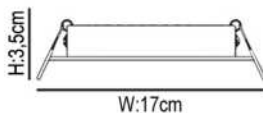

GU 10 DECORATIVE PLASTIC CASE

PRODUCT CODE	INNER BOX	OUTER BOX
AC-14104	 1 PCS	 100 PCS