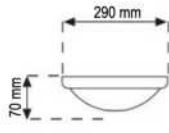

18 W LEDA OVAL LED GLOBE LIGHTS

PRODUCT CODE	LIGHT COLOR CATEGORY	LUMINOUS FLUX	BOX QTY
AC-32301	6500 K		
AC-32302	3200 K		

AC-32301 6500 K
AC-32302 3200 K
1620 lm