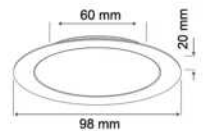

5 W SMD LED SPOT (PLASTIC)

PRODUCT CODE	LIGHT CATEGORY	COLOR	LUMINOUS FLUX	BOX QTY

- AC-47001 6500 K
- AC-47003 3200 K
- AC-47002 3 COLOR
- AC-47011 6500 K
- AC-47013 3200 K
- AC-47012 3 COLOR