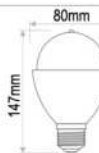

PRODUCT CODE	LIGHT CATEGORY	COLOR	LUMINOUS FLUX	BOX QTY
AC-62005	RGB			
	270 lm			

AC-62005 RGB  
270 lm

SMD LED  
E-27

100 PCS

LED BULB

6 W GU 10 LED BULB

PRODUCT CODE	LIGHT CATEGORY	COLOR	LUMINOUS FLUX	BOX QTY
AC-67000				
AC-67001				
AC-67002				
AC-67003				
AC-67004				
AC-67005				