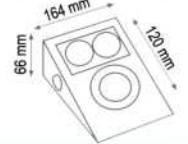

UNDER CABINET LIGHT

3 W WHITE CASE SINGLE SOCKET BENCH LIGHTING

PRODUCT LIGHT COLOR LUMINOUS BOX
CODE CATEGORY FLUX QTY

- AC-47240 6500 K
- AC-47241 3200 K
- 270 lm

UNDER CABINET LIGHT

3 W WHITE CASE DOUBLE SOCKET BENCH LIGHTING

PRODUCT LIGHT COLOR LUMINOUS BOX
CODE CATEGORY FLUX QTY

- AC-47242 6500 K
- AC-47243 3200 K
- 270 lm

UNDER CABINET LIGHT

3 W BLACK CASE SINGLE SOCKET BENCH LIGHTING

PRODUCT LIGHT COLOR LUMINOUS BOX
CODE CATEGORY FLUX QTY

- AC-47244 6500 K
- AC-47245 3200 K
- 270 lm

UNDER CABINET LIGHT

3 W BLACK CASE DOUBLE SOCKET BENCH LIGHTING

PRODUCT LIGHT COLOR LUMINOUS BOX
CODE CATEGORY FLUX QTY

- AC-47246 6500 K
- AC-47247 3200 K
- 270 lm

UNDER CABINET LIGHT

3 W CHROME CASE SINGLE SOCKET BENCH LIGHTING

PRODUCT LIGHT COLOR LUMINOUS BOX
CODE CATEGORY FLUX QTY

- AC-47248 6500 K
- AC-47249 3200 K
- 270 lm

UNDER CABINET LIGHT

3 W CHROME CASE DOUBLE SOCKET BENCH LIGHTING

PRODUCT LIGHT COLOR LUMINOUS BOX
CODE CATEGORY FLUX QTY

- AC-47250 6500 K
- AC-47251 3200 K
- 270 lm