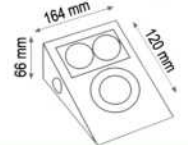

UNDER CABINET LIGHT

3 W WHITE CASE SINGLE SOCKET BENCH LIGHTING

PRODUCT LIGHT COLOR LUMINOUS BOX
CODE CATEGORY FLUX QTY

- AC-47240 6500 K
- AC-47241 3200 K
- 270 lm

UNDER CABINET LIGHT

3 W WHITE CASE DOUBLE SOCKET BENCH LIGHTING

PRODUCT LIGHT COLOR LUMINOUS BOX
CODE CATEGORY FLUX QTY

- AC-47242 6500 K
- AC-47243 3200 K
- 270 lm

UNDER CABINET LIGHT

3 W BLACK CASE SINGLE SOCKET BENCH LIGHTING

PRODUCT LIGHT COLOR LUMINOUS BOX
CODE CATEGORY FLUX QTY

- AC-47244 6500 K
- AC-47245 3200 K
- 270 lm

UNDER CABINET LIGHT

3 W BLACK CASE DOUBLE SOCKET BENCH LIGHTING

PRODUCT LIGHT COLOR LUMINOUS BOX
CODE CATEGORY FLUX QTY

- AC-47246 6500 K
- AC-47247 3200 K
- 270 lm

UNDER CABINET LIGHT

3 W CHROME CASE SINGLE SOCKET BENCH LIGHTING

PRODUCT LIGHT COLOR LUMINOUS BOX
CODE CATEGORY FLUX QTY

- AC-47248 6500 K
- AC-47249 3200 K
- 270 lm

UNDER CABINET LIGHT

3 W CHROME CASE DOUBLE SOCKET BENCH LIGHTING

PRODUCT LIGHT COLOR LUMINOUS BOX
CODE CATEGORY FLUX QTY

- AC-47250 6500 K
- AC-47251 3200 K
- 270 lm