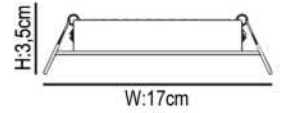

PRODUCT CODE	INNER BOX	OUTER BOX
AC-14100	 1 PCS	 100 PCS

**GU 10  
DECORATIVE  
CASE**

Case Color:  (ROSE)

**GU 10 DECORATIVE PLASTIC CASE**

PRODUCT CODE	INNER BOX	OUTER BOX
AC-14101	 1 PCS	 100 PCS

**GU 10  
DECORATIVE  
CASE**