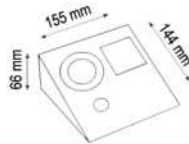

UNDER CABINET LIGHT

3 W WHITE CASE SINGLE SOCKET BENCH LIGHTING

PRODUCT LIGHT COLOR LUMINOUS BOX
CODE CATEGORY FLUX QTY

- AC-47240 6500 K
- AC-47241 3200 K
- 270 lm

UNDER CABINET LIGHT

3 W WHITE CASE DOUBLE SOCKET BENCH LIGHTING

PRODUCT LIGHT COLOR LUMINOUS BOX
CODE CATEGORY FLUX QTY

- AC-47242 6500 K
- AC-47243 3200 K
- 270 lm

UNDER CABINET LIGHT

3 W BLACK CASE SINGLE SOCKET BENCH LIGHTING

PRODUCT LIGHT COLOR LUMINOUS BOX
CODE CATEGORY FLUX QTY

- AC-47244 6500 K
- AC-47245 3200 K
- 270 lm

UNDER CABINET LIGHT

3 W BLACK CASE DOUBLE SOCKET BENCH LIGHTING

PRODUCT LIGHT COLOR LUMINOUS BOX
CODE CATEGORY FLUX QTY

- AC-47246 6500 K
- AC-47247 3200 K
- 270 lm

UNDER CABINET LIGHT

3 W CHROME CASE SINGLE SOCKET BENCH LIGHTING

PRODUCT LIGHT COLOR LUMINOUS BOX
CODE CATEGORY FLUX QTY

- AC-47248 6500 K
- AC-47249 3200 K
- 270 lm

UNDER CABINET LIGHT

3 W CHROME CASE DOUBLE SOCKET BENCH LIGHTING

PRODUCT LIGHT COLOR LUMINOUS BOX
CODE CATEGORY FLUX QTY

- AC-47250 6500 K
- AC-47251 3200 K
- 270 lm