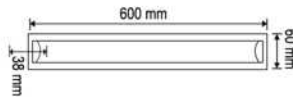

LED BAND LIGHT

18 W LED BAND LIGHT

PRODUCT LIGHT COLOR LUMINOUS BOX
CODE CATEGORY FLUX QTY

- AC-50003 6500 K
- AC-50005 3200 K
- 1620 lm