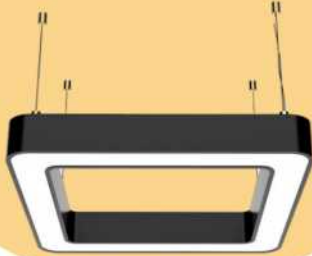

LINEAR LIGHTING (RADIUS)