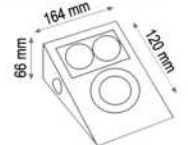

- AC-47250 6500 K
- AC-47251 3200 K
- 270 lm

**Dual-Way  
Wall  
Sconce**

**WALL  
SCONCE**

Case Color : ●  
(BLACK)

**DUAL-WAY PLASTIC WALL SCONCE**

PRODUCT CODE	INNER BOX	OUTER BOX	
AC-15001	 1 PCS	 50 PCS	