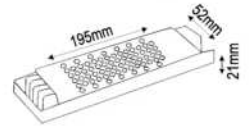

ULTRA SLIM LED TRANSFORMER / 16,5A

PRODUCT CODE

BOX QTY

AC-96005