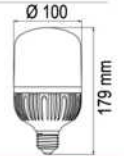

SMD LED

100 PCS

LED BULB

**30 W LED TORCH BULB**

PRODUCT CODE	LIGHT COLOR CATEGORY	LUMINOUS FLUX	BOX QTY
AC-64001	6500 K		50
AC-64002	3200 K	2700 lm	50

AC-64001 6500 K  
AC-64002 3200 K  
2700 lm

SMD LED

50 PCS