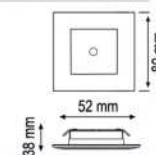

3W SQUARE LADDER SPOT LIGHT

(WITH SENSOR)

PRODUCT LIGHT COLOR LUMINOUS BOX
CODE CATEGORY FLUX QTY

1. AC-47130 ●
   - AC-47131 ●
   - AC-47132 ●
2. SMD LED 270 lm   50 PCS