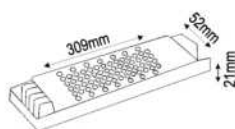

BOX QTY

AC-96005

**ULTRA SLIM TRANSFORMER**

**ULTRA SLIM LED TRANSFORMER / 25A**

PRODUCT CODE

BOX QTY

AC-96007

**ULTRA SLIM TRANSFORMER**