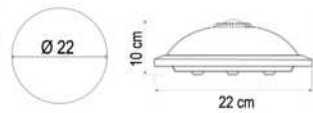

AC-34005 6500 K
AC-34006 3200 K
1620 lm