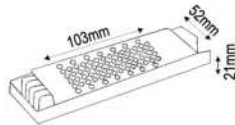

ULTRA SLIM LED TRANSFORMER / 5A

PRODUCT CODE

BOX QTY

AC-96001