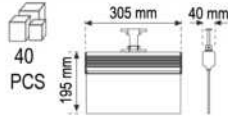

EMERGENCY EXIT LED LIGHT

PRODUCT CODE %100 STRENGTH BOX QTY

AC-19005 PLASTIC CASE -20°C/+50°C 7 W