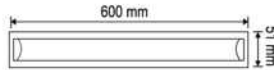

LED WATERPROOF LIGHTS

LED WATERPROOF LIGHTS

18 W LED LINE WATERPROOF LIGHTS

PRODUCT CODE	LIGHT COLOR CATEGORY	LUMINOUS FLUX	BOX QTY
--------------	----------------------	---------------	---------

- |          |        |  |        |
|----------|--------|--|--------|
| AC-55400 | 6500 K |  | 40 PCS |
| AC-55401 | 3200 K |  | 40 PCS |
- 1620 lm