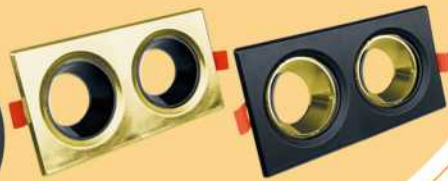

**GU 10  
DECORATIVE  
CASE**

Case Color:  (BLACK)

**GU 10 DECORATIVE PLASTIC CASE**

PRODUCT CODE	INNER BOX	OUTER BOX
AC-14104	 1 PCS	 100 PCS

**GU 10 DECORATIVE CASE**

Different color configurations are available