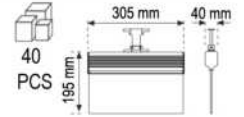

EMERGENCY EXIT LED LIGHT

PRODUCT CODE %100 STRENGTH BOX QTY

AC-19016 PLASTIC CASE -20°C/+50°C 7 W