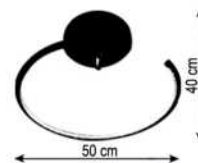

HELEZON LED CHANDELIER

PRODUCT CODE	LIGHT COLOR CATEGORY	CASE MATERIAL	LUMINOUS FLUX	WATTAGE
AC-18152	6500 K	ALUMINUM		32 W
AC-18151	4000 K			
AC-18153	6500K-4000K			

AC-18152 6500 K ALUMINUM 32 W
AC-18151 4000 K
AC-18153 6500K-4000K SMD LED