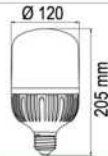

LED BULB

**40 W LED TORCH BULB**

PRODUCT CODE	LIGHT COLOR CATEGORY	LUMINOUS FLUX	BOX QTY
AC-65001	6500 K		50
AC-65002	3200 K	3600 lm	50

AC-65001 6500 K  
AC-65002 3200 K  
3600 lm

SMD LED

50 PCS

LED BULB

**50 W LED TORCH BULB**