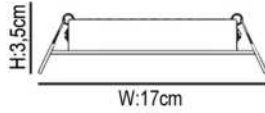

GU 10 DECORATIVE PLASTIC CASE

PRODUCT CODE	INNER BOX	OUTER BOX
AC-14100	 1 PCS	 100 PCS