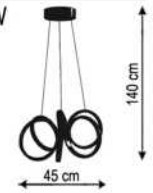

LED CHANDELIER

**SOLID LED CHANDELIER**

PRODUCT CODE	LIGHT COLOR CATEGORY	CASE MATERIAL	LUMINOUS FLUX	WATTAGE
--------------	----------------------	---------------	---------------	---------

- |                 |             |          |   |      |
|-----------------|-------------|----------|---|------|
| <b>AC-18068</b> | 6500 K      | ALUMINUM |  SMD LED | 32 W |
| <b>AC-18067</b> | 4000 K      |          |   |      |
| <b>AC-18069</b> | 6500K-4000K |          |   |      |