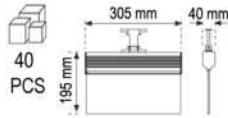

EMERGENCY EXIT LED LIGHT

PRODUCT CODE %100 STRENGTH BOX QTY

AC-19015 PLASTIC CASE -20°C/+50°C 7 W