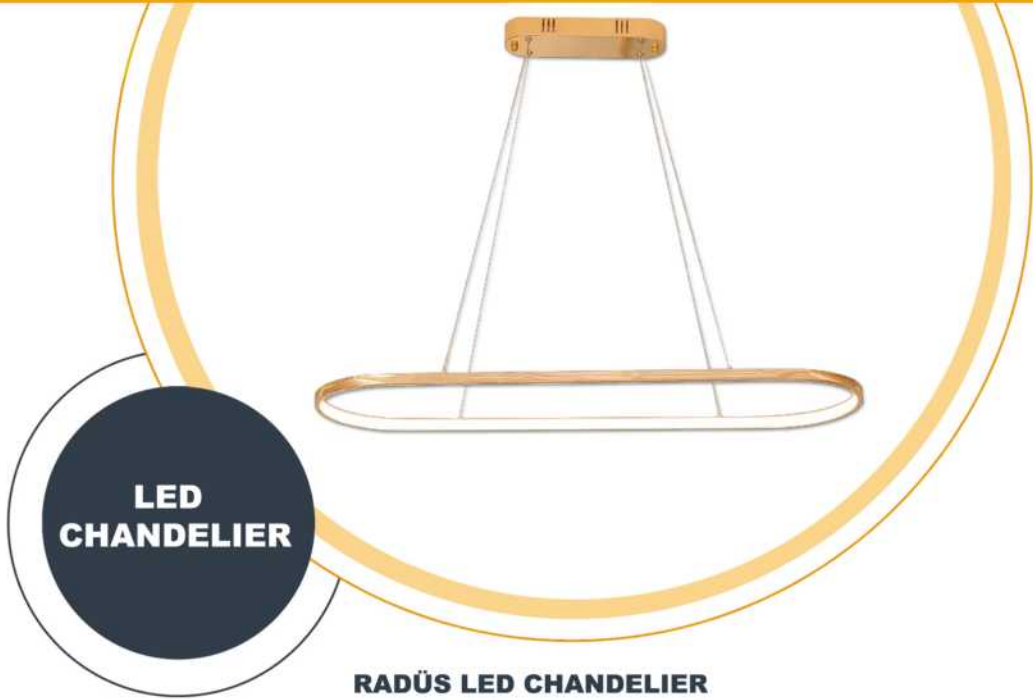

**LED
CHANDELIER**

RADÜS LED CHANDELIER

PRODUCT CODE	LIGHT COLOR CATEGORY	CASE MATERIAL	LUMINOUS FLUX	WATTAGE
AC-18128	6500 K	ALUMINUM		46 W
AC-18127	4000 K			
AC-18129	6500K-4000K			

AC-18128 6500 K ALUMINUM 46 W
AC-18127 4000 K
AC-18129 6500K-4000K SMD LED