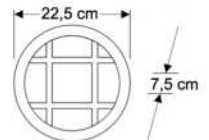

30 W SINOPE OUTDOOR LIGHT

PRODUCT LIGHT COLOR LUMINOUS BOX
CODE CATEGORY FLUX QTY

AC-36019 6500 K

AC-36020 3200 K

2700 lm

SMD LED

40 PCS