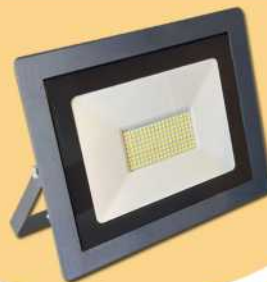

LED PROJECTOR

300 W LED PROJECTOR

PRODUCT CODE	LIGHT CATEGORY	COLOR	LUMINOUS FLUX	BOX QTY
AC-81060	6500 K			
AC-81061	3200 K			
	27000 lm			

AC-81060 6500 K
AC-81061 3200 K
27000 lm

SMD LED
10 PCS

35 cm
31 cm