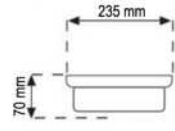

LED GLOBE LIGHTS

18 W CARME FLAT LED GLOBE LIGHTS

PRODUCT CODE	LIGHT COLOR CATEGORY	LUMINOUS FLUX	BOX QTY
AC-32103	6500 K		
AC-32104	3200 K		

AC-32103 6500 K  
AC-32104 3200 K  
1620 lm

LED GLOBE LIGHTS

18 W LEDA OVAL LED GLOBE LIGHTS