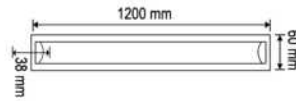

- AC-51111  6500 K
- AC-51112  3200 K
-  3240 lm

LED BAND LIGHT

54 W LED BAND LIGHT

PRODUCT LIGHT COLOR LUMINOUS BOX  
CODE CATEGORY FLUX QTY

- AC-53001  6500 K
- AC-53002  3200 K
-  4860 lm

**LED  
Waterproof  
Lights**