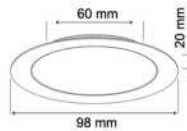

5 W CHROME-GOLD SMD LED SPOT (PLASTIC)

PRODUCT CODE	LIGHT CATEGORY	COLOR	LUMINOUS FLUX	BOX QTY

- AC-41060 6500 K
- AC-41061 3200 K
- AC-41062 3 COLOR
- AC-41055 6500 K
- AC-41056 3200 K
- AC-41057 3 COLOR