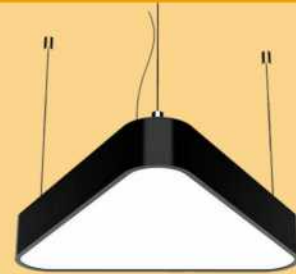

LINEAR LIGHTING (RADIUS)