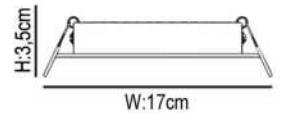

Case Color:  (WHITE)

**GU 10 DECORATIVE PLASTIC CASE**

PRODUCT CODE	INNER BOX	OUTER BOX
AC-14102	 1 PCS	 100 PCS

**GU 10  
DECORATIVE  
CASE**

Case Color:  (CHROME)

**GU 10 DECORATIVE PLASTIC CASE**

PRODUCT CODE	INNER BOX	OUTER BOX
AC-14103	 1 PCS	 100 PCS