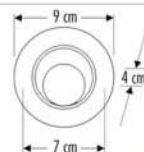

5W ADJUSTABLE COB LED SPOT (PLASTIC)

PRODUCT CODE	LIGHT CATEGORY	COLOR	LUMINOUS FLUX	BOX QTY

- AC-40010 6500 K
- AC-40011 3200 K