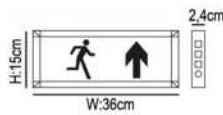

EMERGENCY EXIT LED LIGHT

PRODUCT CODE %100 STRENGTH BOX QTY

AC-19012 PLASTIC CASE -20°C/+50°C 3W

20 PCS