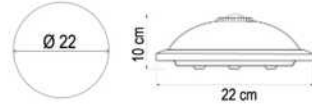

LED
SENSOR
LIGHT

**2XE-27 MOTION DETECTOR
CEILING LUMINAIRE (PLASTIC)**

PRODUCT
CODE

BOX
QTY

AC-34001

LED
SENSOR
LIGHT

**2XE-27 CEILING ARMATURE
WITH EMERGENCY LIGHTING & MOTION
SENSOR (PLASTIC)**

PRODUCT
CODE

BOX
QTY

AC-34002

LED
SENSOR
LIGHT

**18 W CEILING ARMATURE WITH
MOTION SENSOR WITH LED
(PLASTIC)**

PRODUCT
CODE

BOX
QTY

AC-34003 6500 K
AC-34004 3200 K
1620 lm

LED
SENSOR
LIGHT

**18 W CEILING ARMATURE
WITH EMERGENCY LIGHTING & MOTION
SENSOR (PLASTIC)**

PRODUCT
CODE

BOX
QTY

AC-34005 6500 K
AC-34006 3200 K
1620 lm

LED
SENSOR
LIGHT