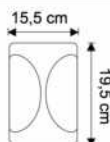

30 W TELESTO OUTDOOR LIGHT

PRODUCT LIGHT COLOR LUMINOUS BOX
CODE CATEGORY FLUX QTY

AC-36021 6500 K

AC-36022 3200 K

2700 lm

SMD LED

40 PCS