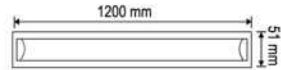

36 W LED LINE WATERPROOF LIGHTS

PRODUCT CODE	LIGHT COLOR CATEGORY	LUMINOUS FLUX	BOX QTY

AC-55410	6500 K		40 PCS
AC-55411	3200 K		40 PCS

2. 3240 lm