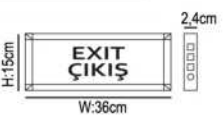

EMERGENCY EXIT LED LIGHT

PRODUCT CODE %100 STRENGTH BOX QTY

AC-19000 PLASTIC CASE -20°C/+50°C 3W

20 PCS