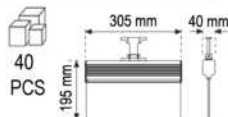

EMERGENCY EXIT LED LIGHT

PRODUCT CODE %100 STRENGTH BOX QTY

AC-19017 PLASTIC CASE -20°C/+50°C 7 W