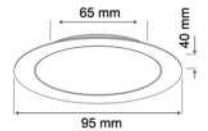

5+5 W CHROME-GOLD SMD LED SPOT

PRODUCT CODE	LIGHT CATEGORY	COLOR	LUMINOUS FLUX	BOX QTY

- AC-44001 3 COLOR
- AC-44002 3 COLOR