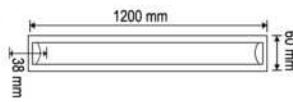

LED BAND LIGHT

36 W LED BAND LIGHT

PRODUCT LIGHT COLOR LUMINOUS BOX
CODE CATEGORY FLUX QTY

- AC-51101 6500 K
- AC-51102 3200 K
- 3240 lm