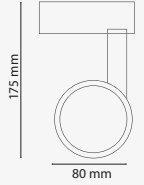

\$64.20

40 W. SİYAH SATURN RAY SPOT

COB LED

3600 lm

20 Adet

Ürün Kodu

AC4760
AC4761
AC4762

Işık Rengi