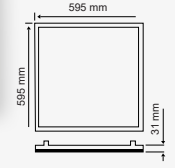

48 W. 60x60 SIVA ALTI BACKLIGHT PANEL

SMD LED

4320 lm

10 Adet

Ürün Kodu	Işık Rengi	Fiyat
AC1320	○ 6500K	$13.70
AC1321	● 3200K	
AC1322	● 4000K